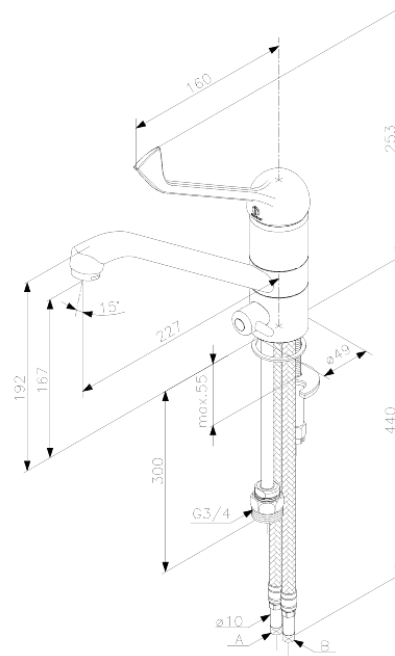

FM Mattsson Mora Group Denmark
Abildager 26 A, 2605 Brøndby, Denmark
Østbirkvej 2, 5240 Odense NØ, Denmark

+45 63 10 22 10 danmark@fmm-mora.com

For more information please visit www.damixa.com

damixa